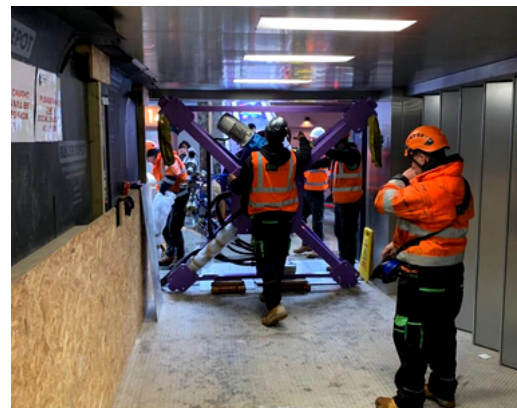

DSM were called in to assist with getting this seemingly impossible load into the basement of a Camden location for a new underground theme park extravaganza!

It wasn't possible to fit the drop tower into the lift to take it to the basement as the legs sat higher than the lift opening when placed horizontally. With DSM's intricate planning and lifting solutions, we came up with a plan of action!

THINKING
OUTSIDE THE
BOX

Due to the size of the items legs, it was unable to fit into the drop tower.

DSM collected the item from storage in Essex on one of our FORS sliver hiab lorries and then carefully manoeuvred the item into the lift on an angle to get it past the threshold. With the help of 'Cobra Lifting', who we appointed for support, we enabled a mini crane in the basement to do the exact opposite and remove from the drop tower, exiting the lift in the same manner that it was guided in.

Once out of the lift, we manoeuvred on our track carriers into the correct orientation, utilising ceiling mounted lifting points and the spider crane to tail the fair-rides supporting legs, enabling us to lift the drop tower vertically into its working position.