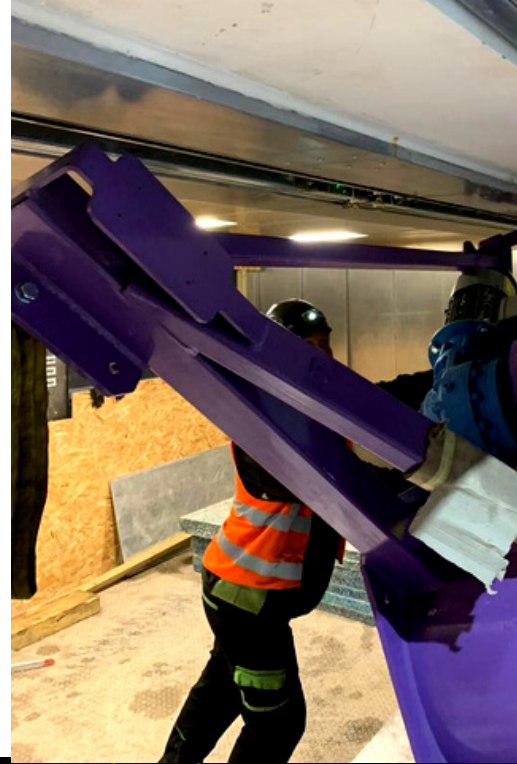

MARCH 2022

FUN AT THE FAIR

FUNFAIR LIFTING ACTION

NEW UNDERGROUND THEME PARK | CAMDEN | LONDON

We recently had a meeting with a world-renowned fairground operator who needed help and direction with making their funfair dreams come to life!

DSM were called in to assist with getting this seemingly impossible load into the basement of a Camden location for a new underground theme park extravaganza!

It wasn't possible to fit the drop tower into the lift to take it to the basement as the legs sat higher than the lift opening when placed horizontally. With DSM's intricate planning and lifting solutions, we came up with a plan of action!

THINKING
OUTSIDE THE
BOX

Due to the size of the items legs, it was unable to fit into the drop tower.

DSM collected the item from storage in Essex on one of our FORS sliver hiab lorries and then carefully manoeuvred the item into the lift on an angle to get it past the threshold. With the help of 'Cobra Lifting', who we appointed for support, we enabled a mini crane in the basement to do the exact opposite and remove from the drop tower, exiting the lift in the same manner that it was guided in.

Once out of the lift, we manoeuvred on our track carriers into the correct orientation, utilising ceiling mounted lifting points and the spider crane to tail the fair-rides supporting legs, enabling us to lift the drop tower vertically into its working position.