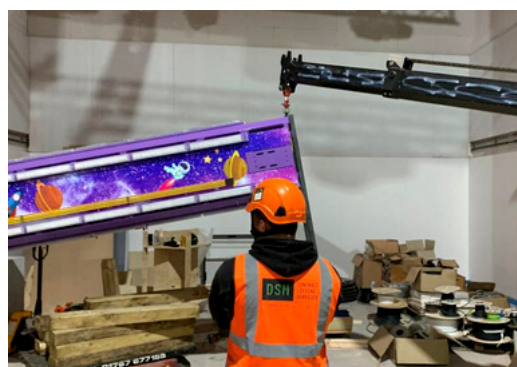

DSM were called in to assist with getting this seemingly impossible load into the basement of a Camden location for a new underground theme park extravaganza!

It wasn't possible to fit the drop tower into the lift to take it to the basement as the legs sat higher than the lift opening when placed horizontally. With DSM's intricate planning and lifting solutions, we came up with a plan of action!

THINKING
OUTSIDE THE
BOX

Due to the size of the items legs, it was unable to fit into the drop tower.

DSM collected the item from storage in Essex on one of our FORS sliver hiab lorries and then carefully manoeuvred the item into the lift on an angle to get it past the threshold. With the help of 'Cobra Lifting', who we appointed for support, we enabled a mini crane in the basement to do the exact opposite and remove from the drop tower, exiting the lift in the same manner that it was guided in.

Once out of the lift, we manoeuvred on our track carriers into the correct orientation, utilising ceiling mounted lifting points and the spider crane to tail the fair-rides supporting legs, enabling us to lift the drop tower vertically into its working position.