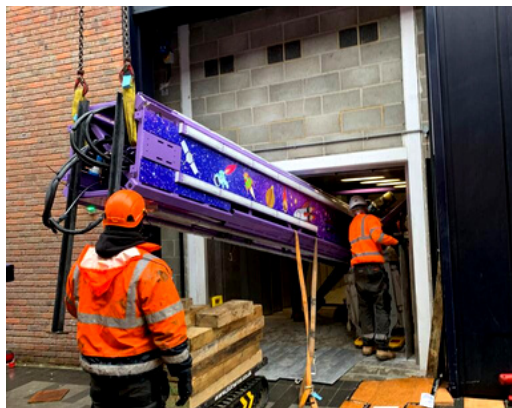

DSM were called in to assist with getting this seemingly impossible load into the basement of a Camden location for a new underground theme park extravaganza!

It wasn't possible to fit the drop tower into the lift to take it to the basement as the legs sat higher than the lift opening when placed horizontally. With DSM's intricate planning and lifting solutions, we came up with a plan of action!

THINKING
OUTSIDE THE
BOX

Due to the size of the items legs, it was unable to fit into the drop tower.

DSM collected the item from storage in Essex on one of our FORS sliver hiab lorries and then carefully manoeuvred the item into the lift on an angle to get it past the threshold. With the help of 'Cobra Lifting', who we appointed for support, we enabled a mini crane in the basement to do the exact opposite and remove from the drop tower, exiting the lift in the same manner that it was guided in.

Once out of the lift, we manoeuvred on our track carriers into the correct orientation, utilising ceiling mounted lifting points and the spider crane to tail the fair-rides supporting legs, enabling us to lift the drop tower vertically into its working position.